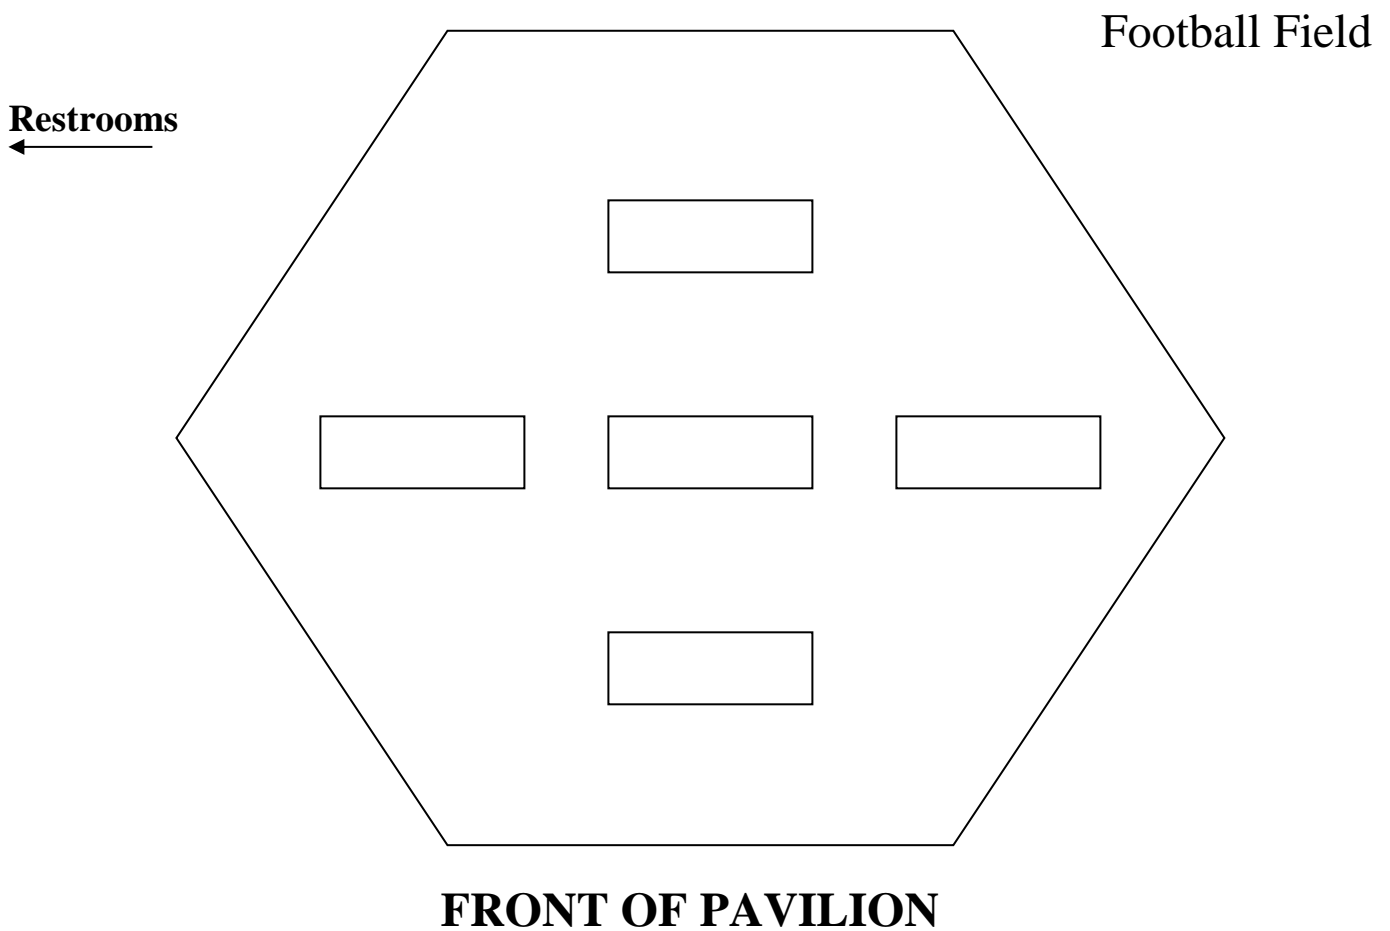

Town Center Community Park East Football Pavilion

550 Park Center Drive
Santee, CA 92071

	<u>#Tables</u>	<u>#People</u>	<u>Resident</u>	<u>NR</u>
Medium	5 Tables	Up to 40	\$15/hr	\$18/hr