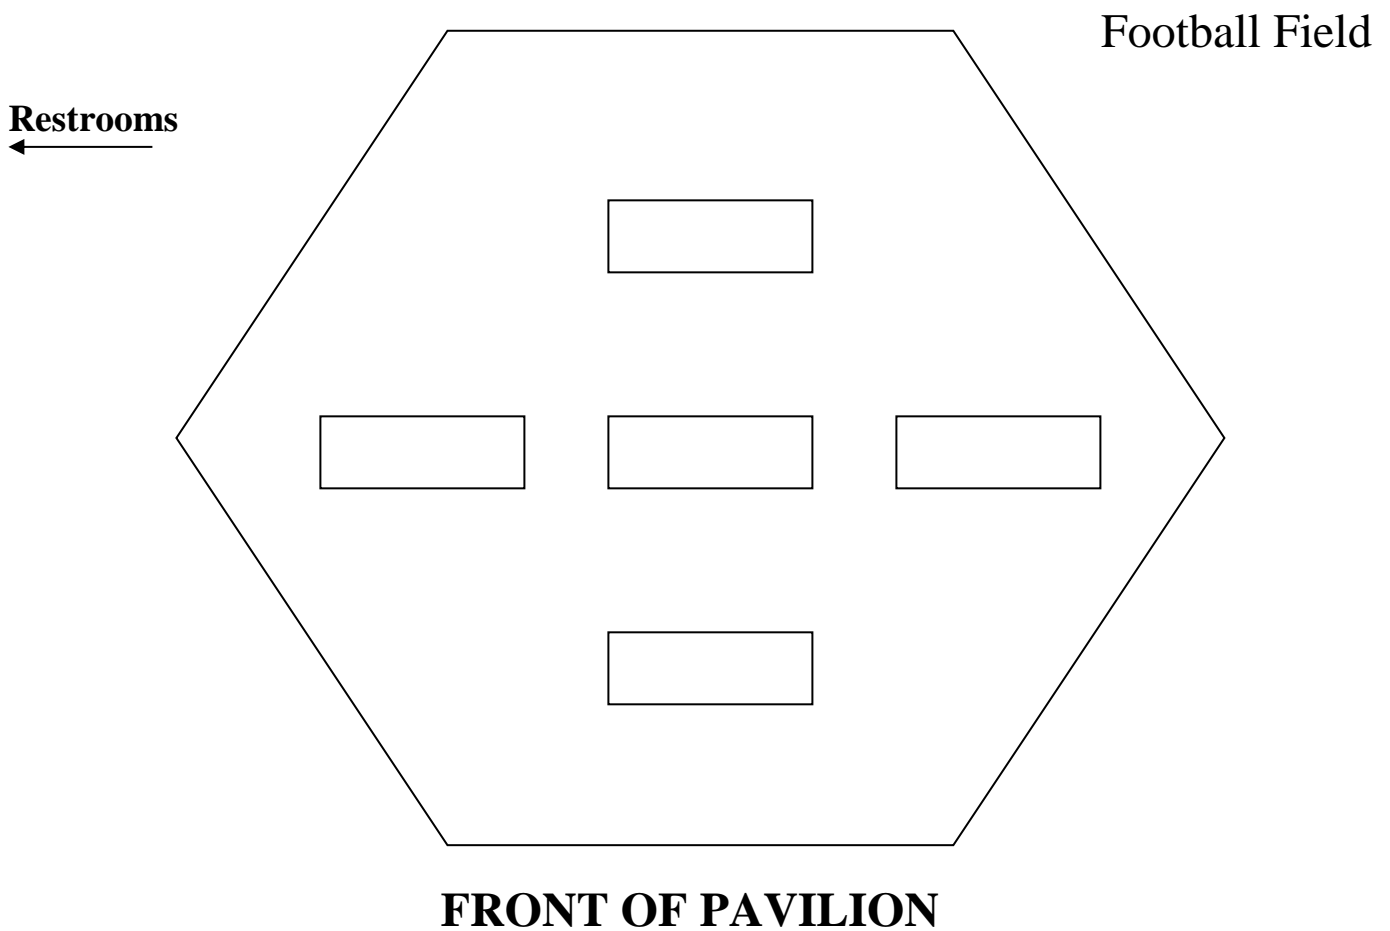

# Town Center Community Park East Football Pavilion

550 Park Center Drive  
Santee, CA 92071

|        | <u>#Tables</u> | <u>#People</u> | <u>Resident</u> | <u>NR</u> |
|--------|----------------|----------------|-----------------|-----------|
| Medium | 5 Tables       | Up to 40       | \$15/hr         | \$19/hr   |