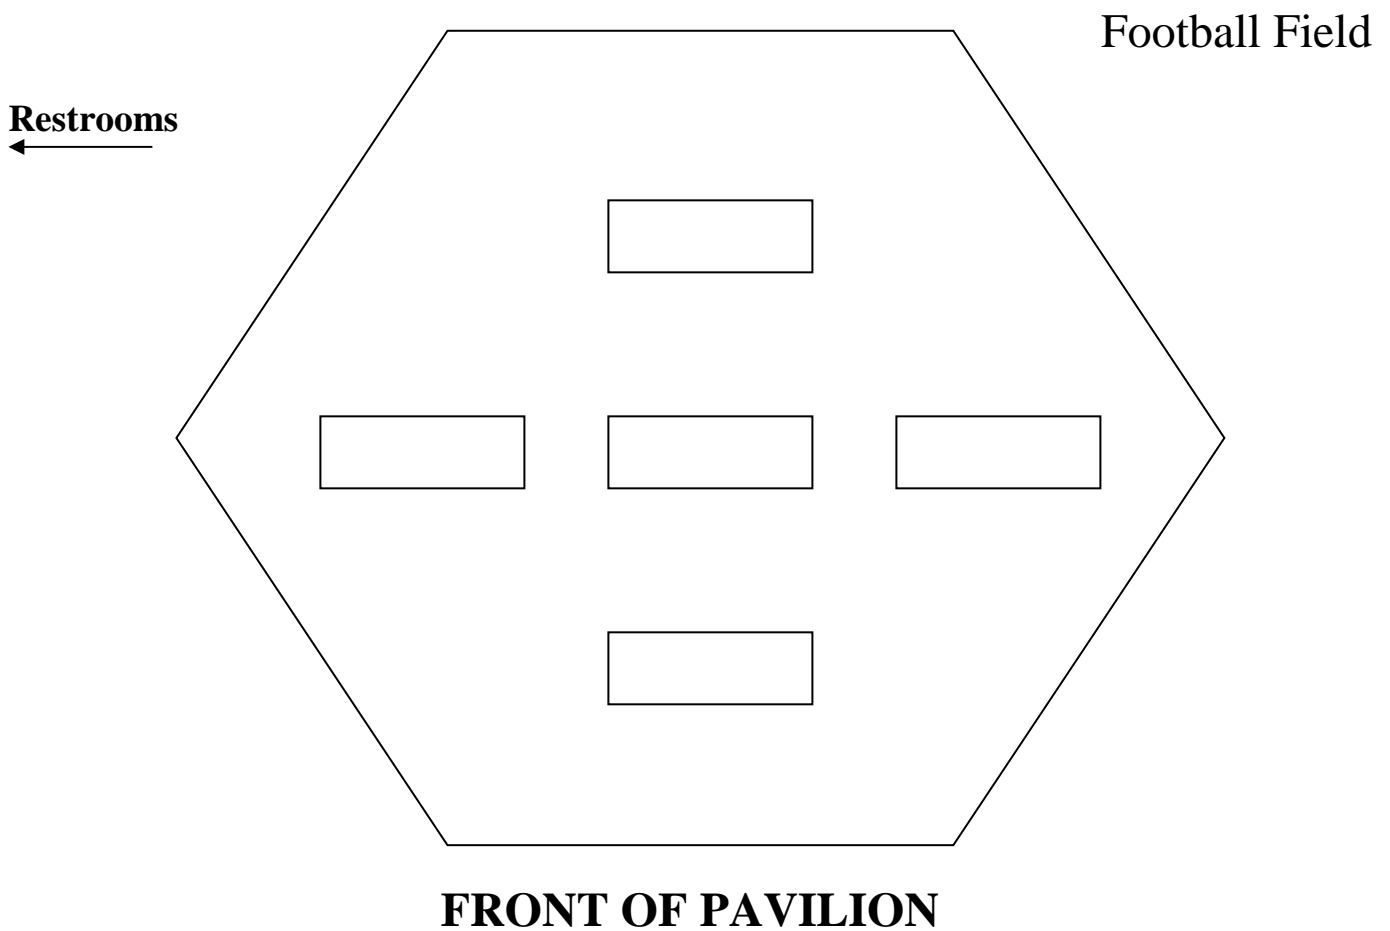

Town Center Community Park East Football Pavilion

550 Park Center Drive
Santee, CA 92071

	<u>#Tables</u>	<u>#People</u>	<u>Resident</u>	<u>NR</u>
Medium	5 Tables	Up to 40	\$15/hr	\$19/hr