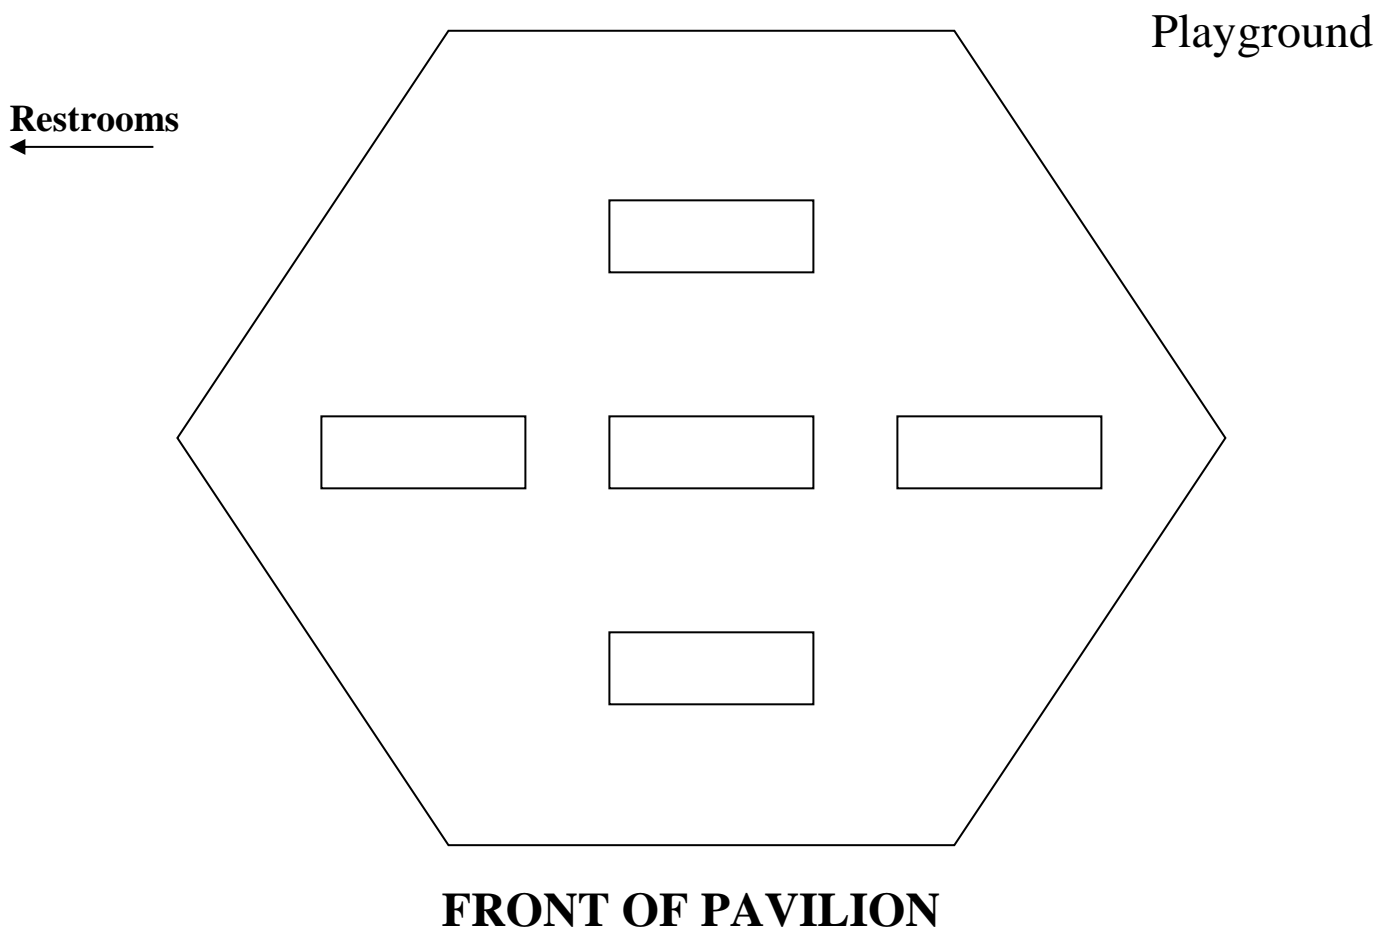

Town Center Community Park East Playground Pavilion

550 Park Center Drive
Santee, CA 92071

	<u>#Tables</u>	<u>#People</u>	<u>Resident</u>	<u>NR</u>
Medium	5 Tables	Up to 40	\$15/hr	\$19/hr