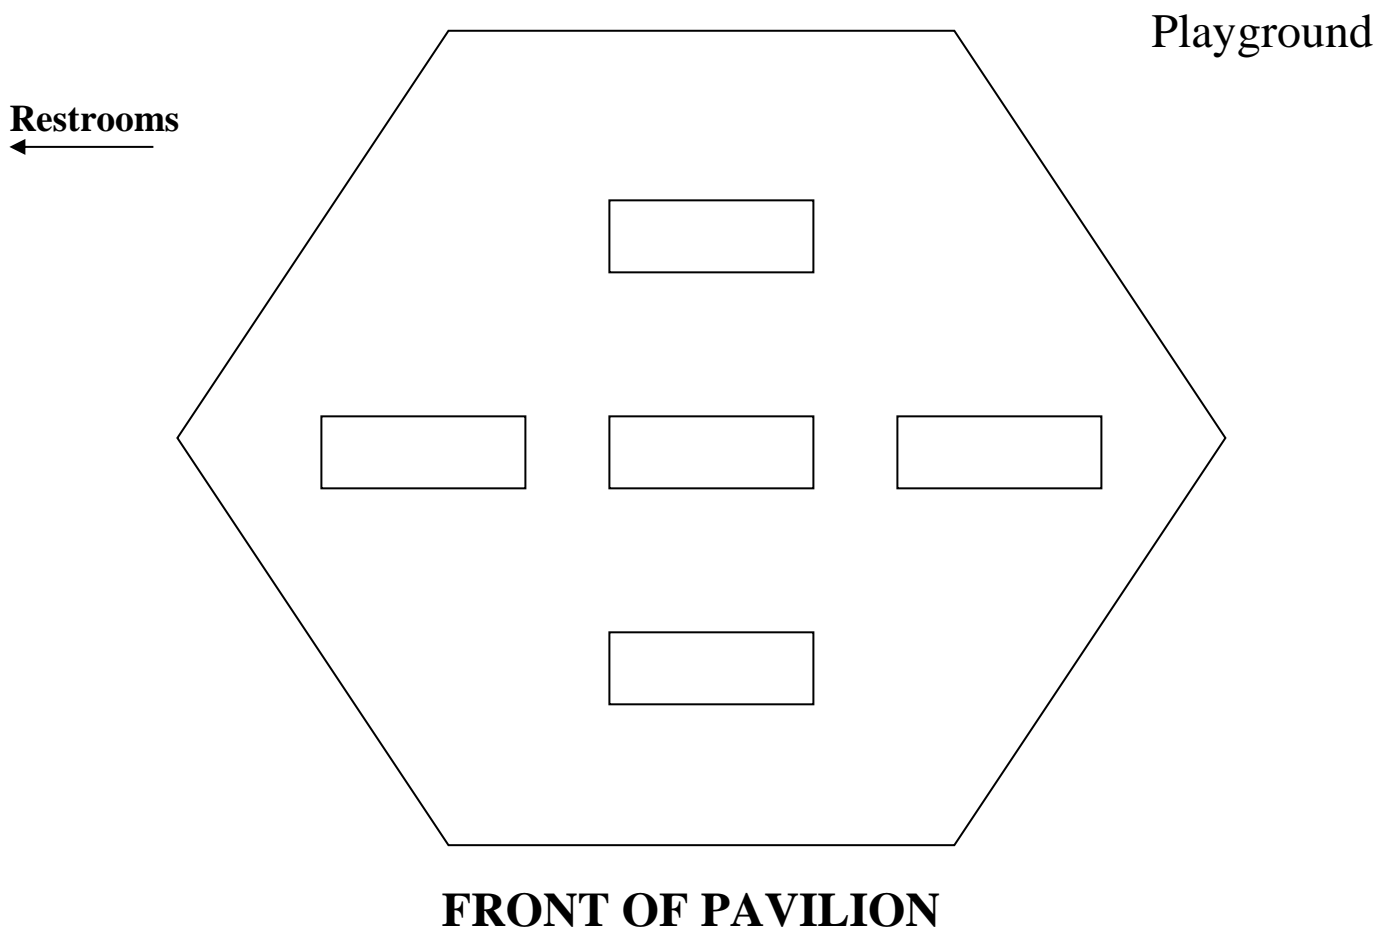

Town Center Community Park East Playground Pavilion

550 Park Center Drive
Santee, CA 92071

	<u>#Tables</u>	<u>#People</u>	<u>Resident</u>	<u>NR</u>
Medium	5 Tables	Up to 40	\$15/hr	\$18/hr