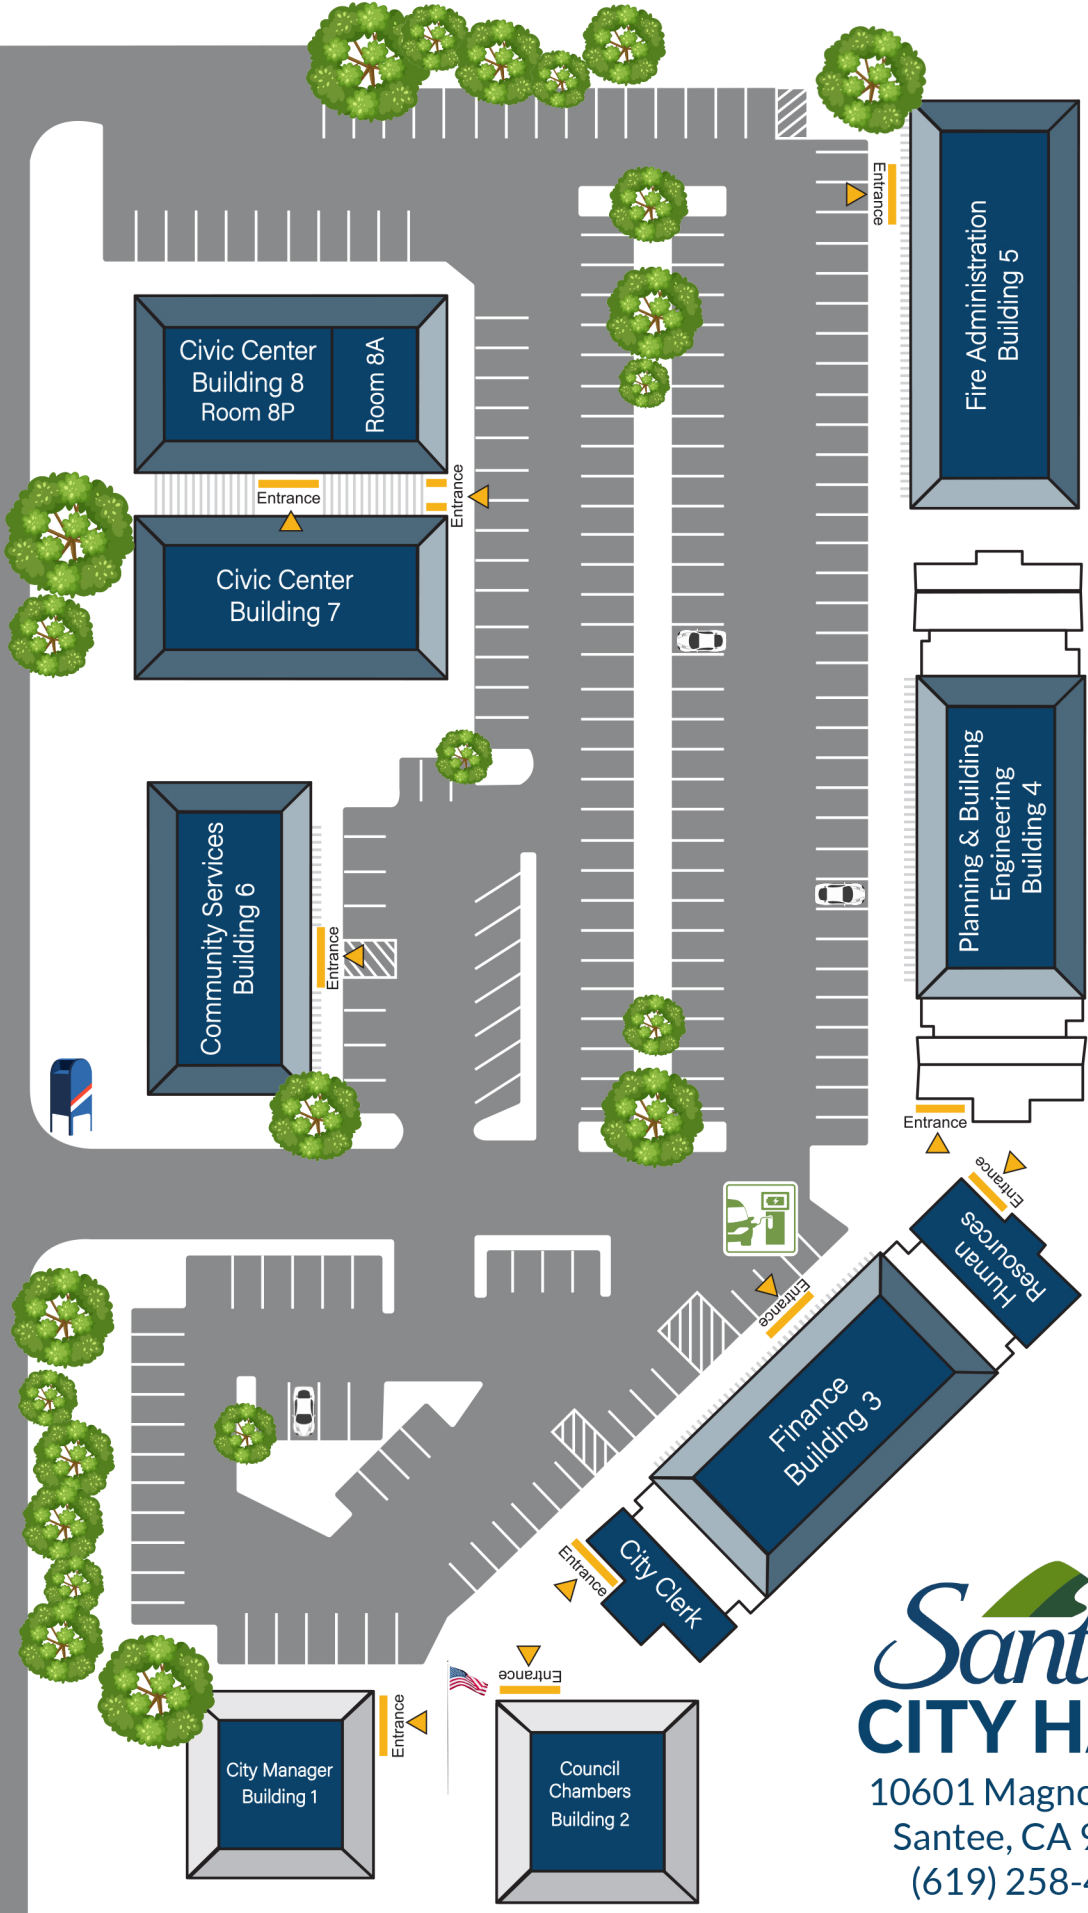

Magnolia Avenue

# Santee CITY HALL

10601 Magnolia Ave.  
Santee, CA 92071  
(619) 258-4100