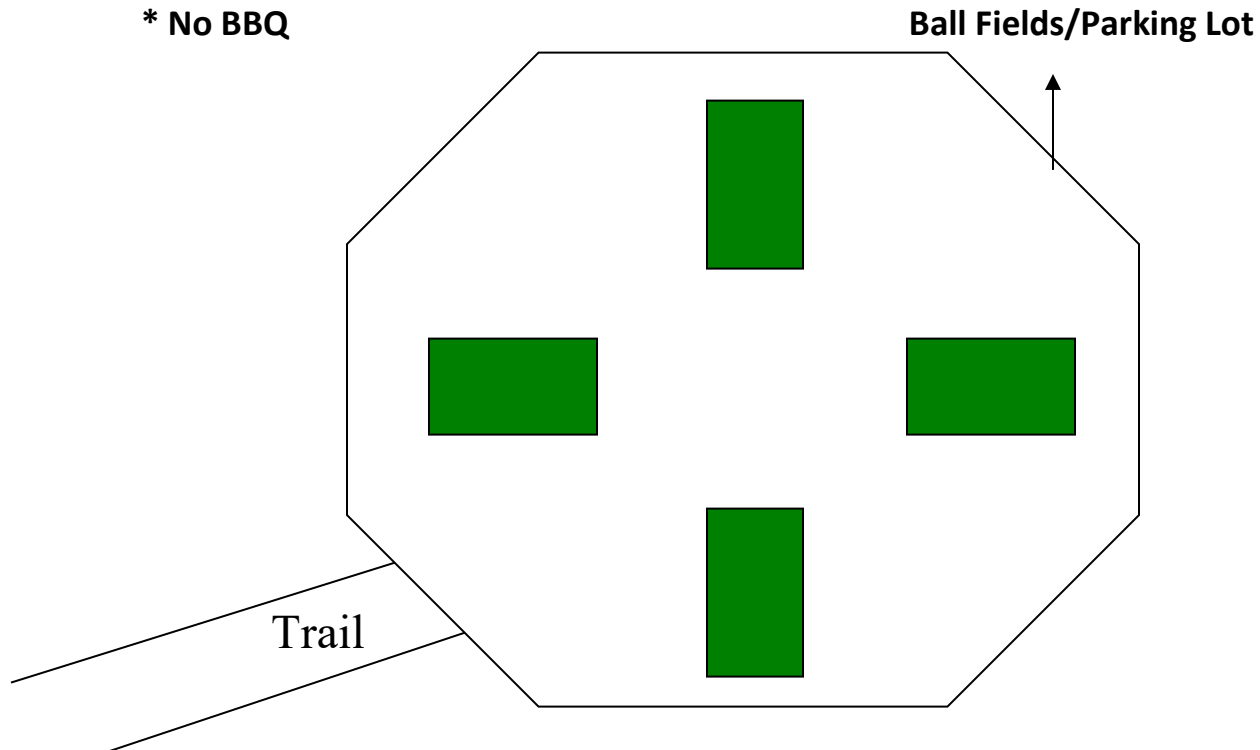

West Hills
 Hilltop Picnic Shelter
 8790 Mast Blvd.
 Santee, CA 92071

- *No Electricity
- * No BBQ

	<u>#Tables</u>	<u>#People</u>	<u>Resident</u>	<u>N/R</u>
Medium	4 Tables	35	\$19/hr	\$23/hr

*Picnic Shelters are reserved in 4-hour time blocks:
 8:30am-12:30pm
 1:00pm-5:00pm