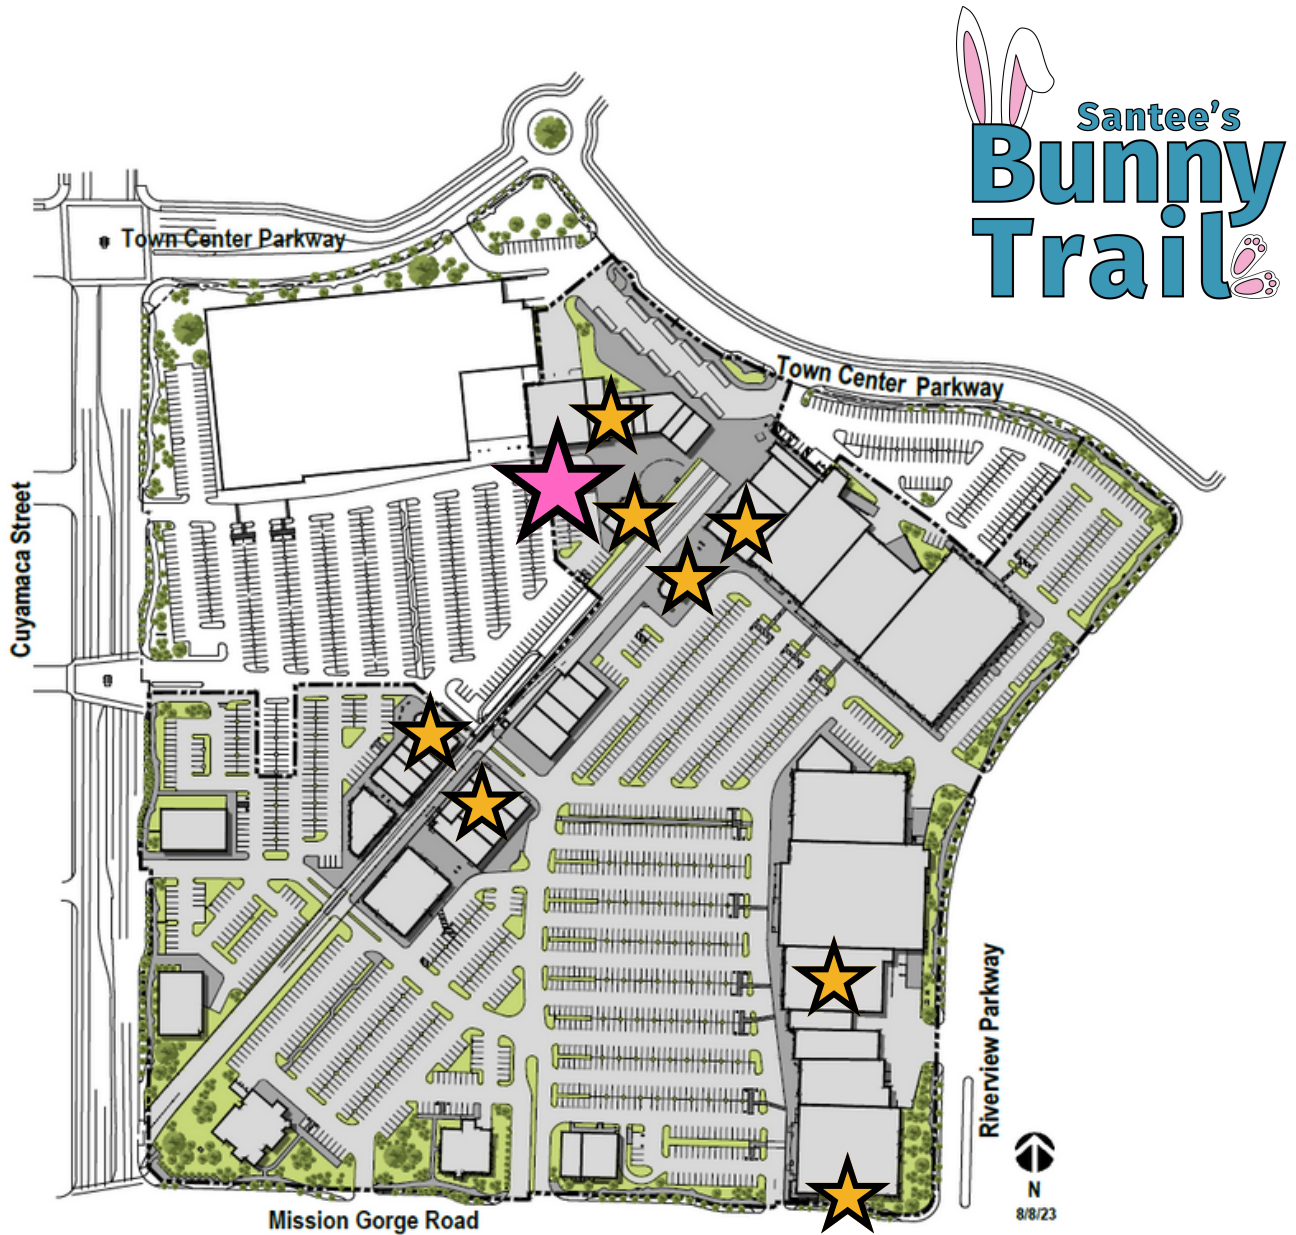

BUNNY TRAIL MAP

★ SANTEE'S BUNNY TRAIL STOPS

- BARNES & NOBLE
- CRUMBL
- EINSTEIN BAGELS
- JEROME'S DREAM SHOP
- MASSAGE ENVY
- OLD NAVY
- STARBUCKS
- TILLY'S

★ RETURN EGGS TO THE SANTEE CITY BOOTH FOR A GOODIE BAG!