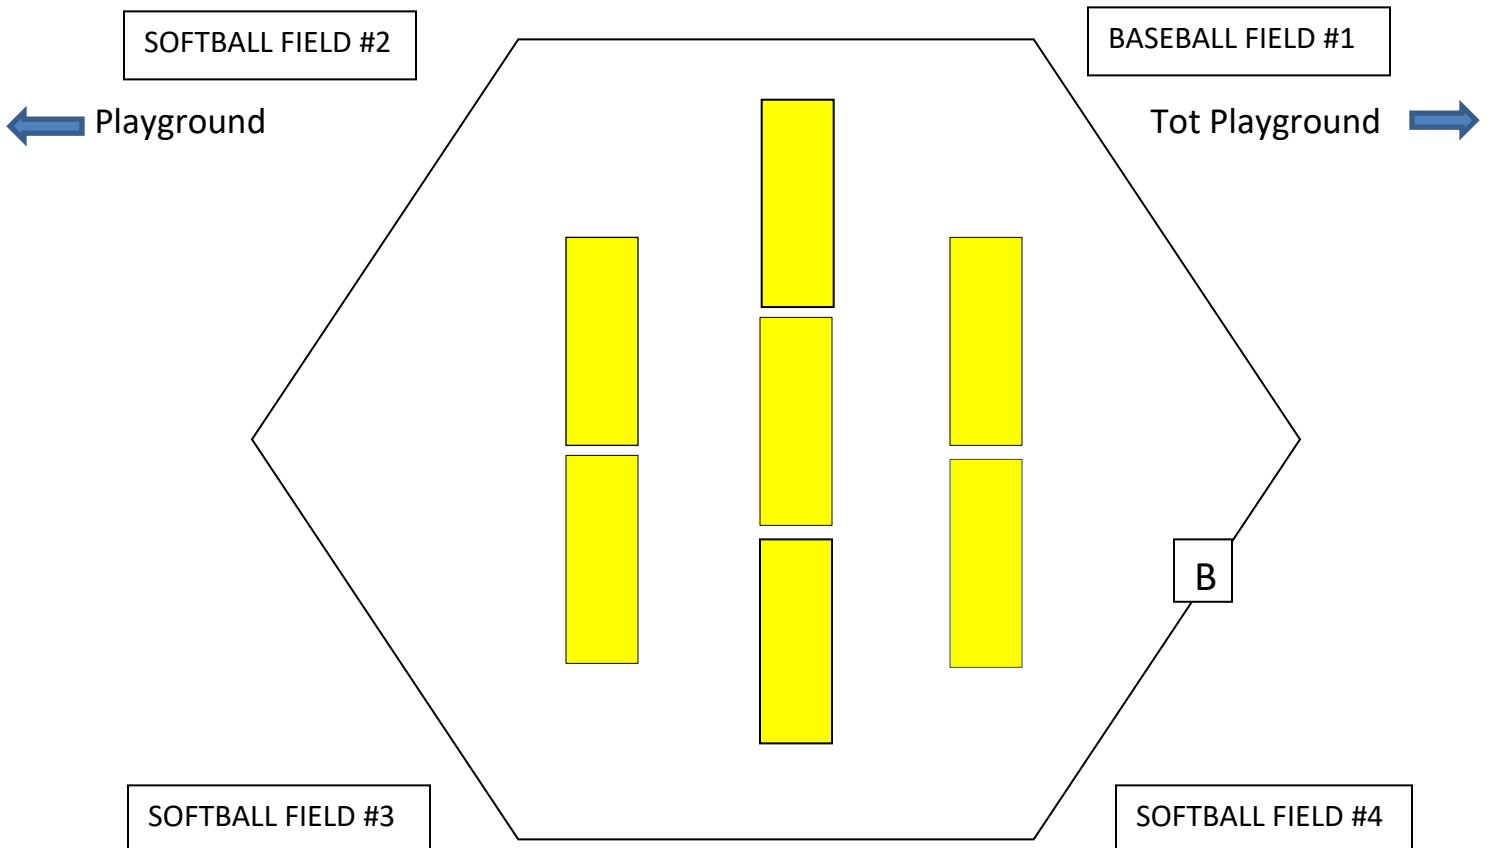

Town Center Community Park West Picnic Shelter

9409 Cuyamaca Street
Santee, CA 92071

<u>#Tables</u>	<u>#People</u>	<u>Resident</u>	<u>NR</u>
5 Tables	40	\$19/hr	\$23/hr

KEY:
B BBQ

*Picnic Shelters are reserved in 4-hour time blocks:
 8:30am-12:30pm
 1:00pm-5:00pm