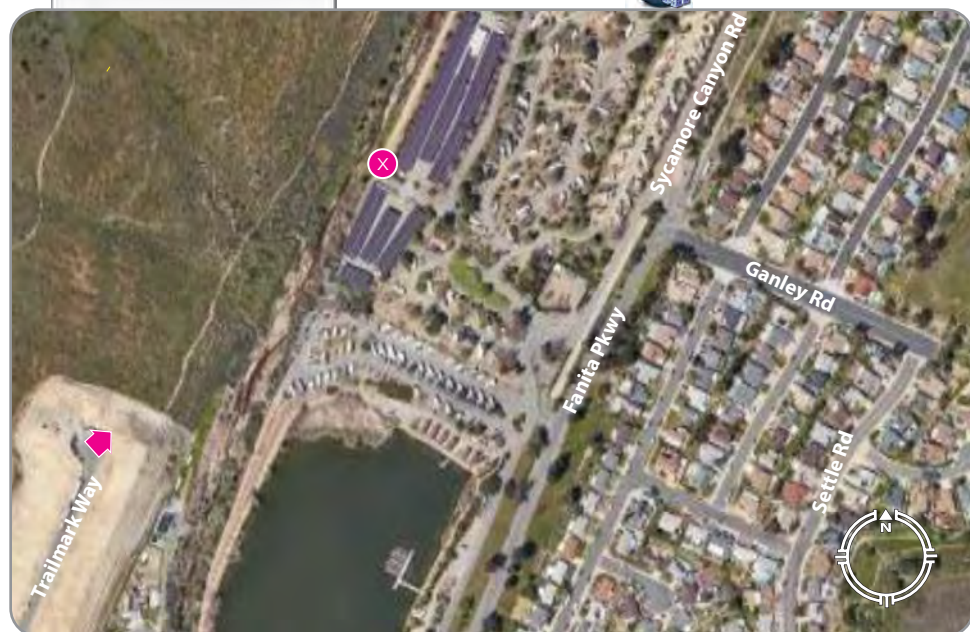

Photo simulation accuracy is based on information provided to Blue Water Design by the applicant.

**LOCATION**

Microsoft® Virtual Earth™

View from the Northwest looking Southeast

**EXISTING**

**PROPOSED**

Completed May 22, 2024

**Sycamore Canyon Road**  
Santee, CA 92071

**VIEW 4**

**APPLICANT**

Atlas Tower 1, LLC  
3002 Bluff Street, Suite 300  
Boulder, CO 80301

**CONTACT**

TSJ Consulting Inc.  
Tom Johnson  
27128 Paseo Espada #A-1521  
San Juan Capistrano, Ca 92675  
p 925.785.3727

**LOCATION**

Microsoft® Virtual Earth™

View from the Southwest looking Northeast

**EXISTING**

**PROPOSED**

Completed May 22, 2024

**Sycamore Canyon Road**  
Santee, CA 92071

**VIEW 5**

**LOCATION**

Microsoft® Virtual Earth™

View from the Southeast looking Northwest

**EXISTING**

**PROPOSED**

Completed May 22, 2024

**Sycamore Canyon Road**  
Santee, CA 92071

**VIEW 6**