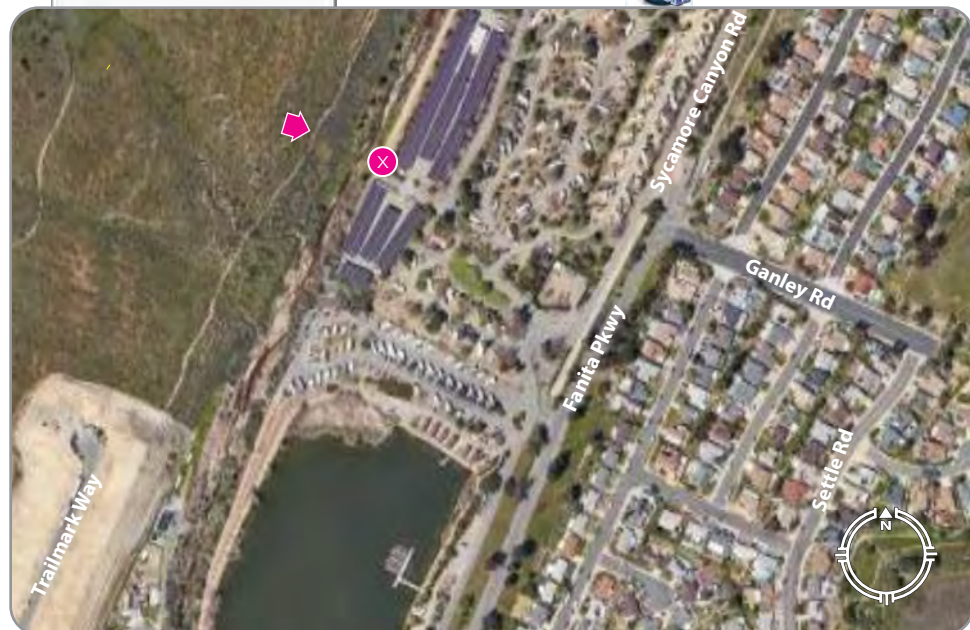

**LOCATION**

Microsoft® Virtual Earth™

View from the Southwest looking Northeast

**EXISTING**

**PROPOSED**

Completed May 22, 2024

**Sycamore Canyon Road**  
Santee, CA 92071

**VIEW 2**

**LOCATION**

Microsoft® Virtual Earth™

View from the Southeast looking Northwest

**EXISTING**

**PROPOSED**

Completed May 22, 2024

**Sycamore Canyon Road**  
Santee, CA 92071

**VIEW 3**

Photo simulation accuracy is based on information provided to Blue Water Design by the applicant.

**LOCATION**

Microsoft® Virtual Earth™

View from the Northwest looking Southeast

**EXISTING**

**PROPOSED**

Completed May 22, 2024

**LOCATION**

Microsoft® Virtual Earth™

View from the Southwest looking Northeast

**EXISTING**

**PROPOSED**

Completed May 22, 2024

**Sycamore Canyon Road**  
Santee, CA 92071

**VIEW 5**