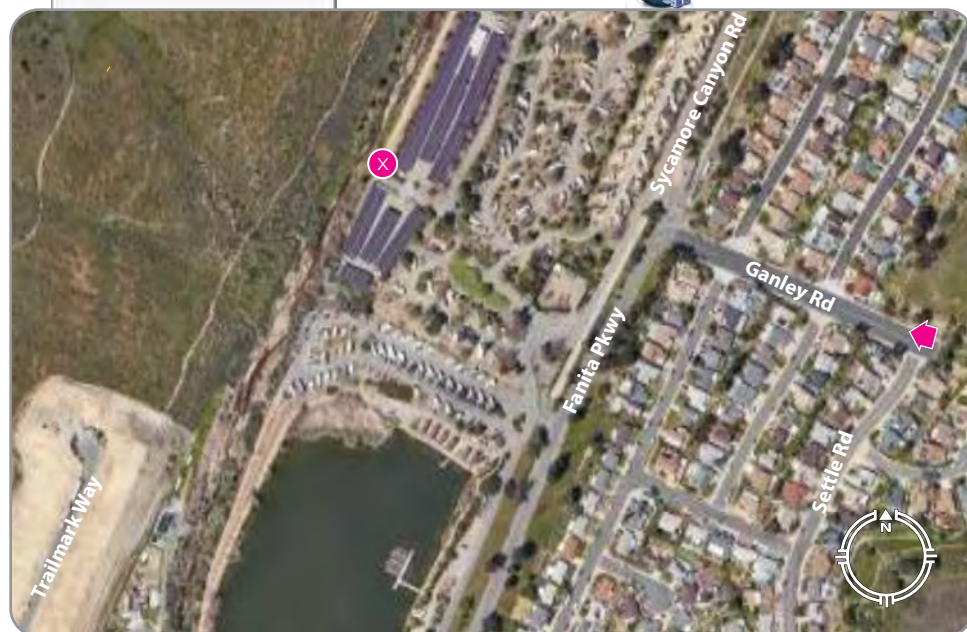

**LOCATION**

Microsoft® Virtual Earth™

View from the Southwest looking Northeast

**EXISTING**

**PROPOSED**

Completed May 22, 2024

**Sycamore Canyon Road**  
Santee, CA 92071

**VIEW 5**

**LOCATION**

Microsoft® Virtual Earth™

View from the Southeast looking Northwest

**EXISTING**

**PROPOSED**

Completed May 22, 2024

**Sycamore Canyon Road**  
Santee, CA 92071

**VIEW 6**