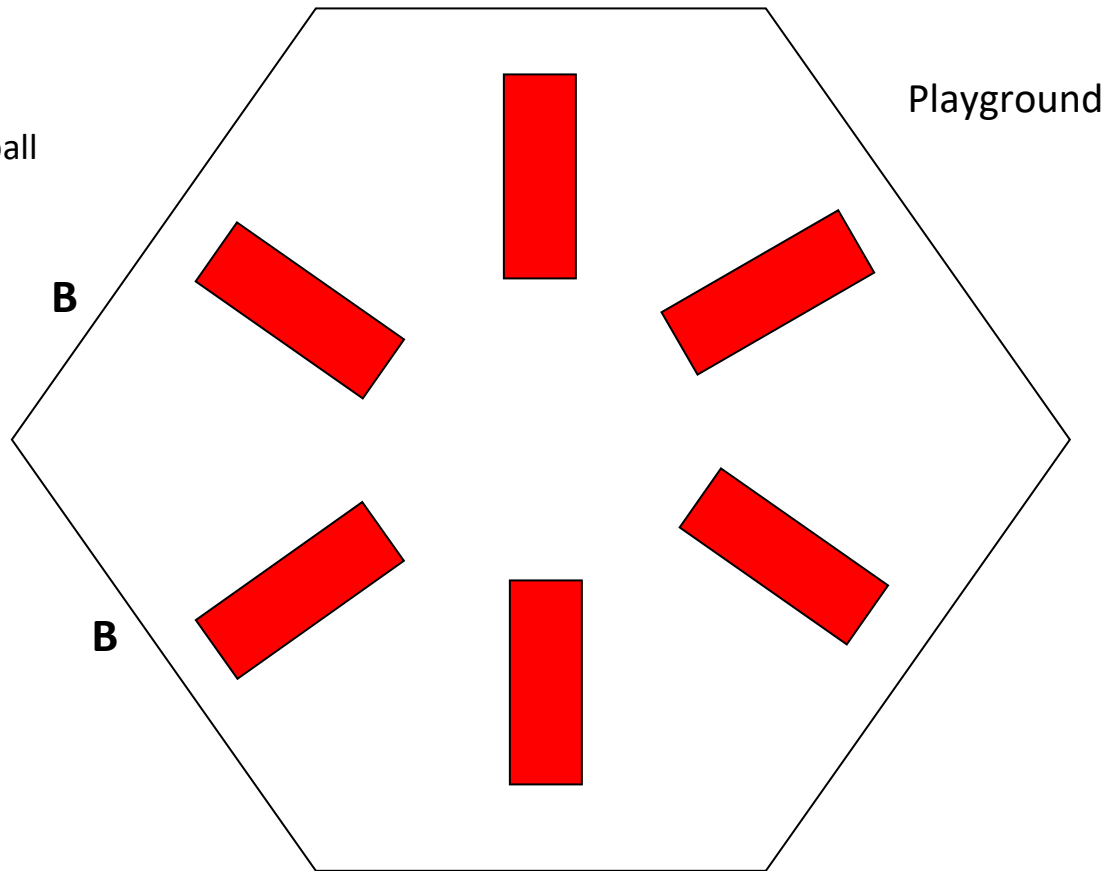

SHADOW HILL PICNIC SHELTER

9161 Shadow Hill Drive
Santee, CA 92071

Lawn Area for Jump

▲ #1

Tennis & Basketball
Courts

Key:

- B** BBQ
- ▲** Inflatable (Jump) Area
- *Electrical Not Available*

	<u>#Tables</u>	<u>#People</u>	<u>Resident</u>	<u>NR</u>
Medium	6 Tables	50	\$19/hr.	\$23/hr.

*Picnic Shelters are reserved in 4-hour time blocks:
8:30am-12:30pm
1:00pm-5:00pm

*Additional Space is required for inflatable bounce houses or jumpies for an additional fee.