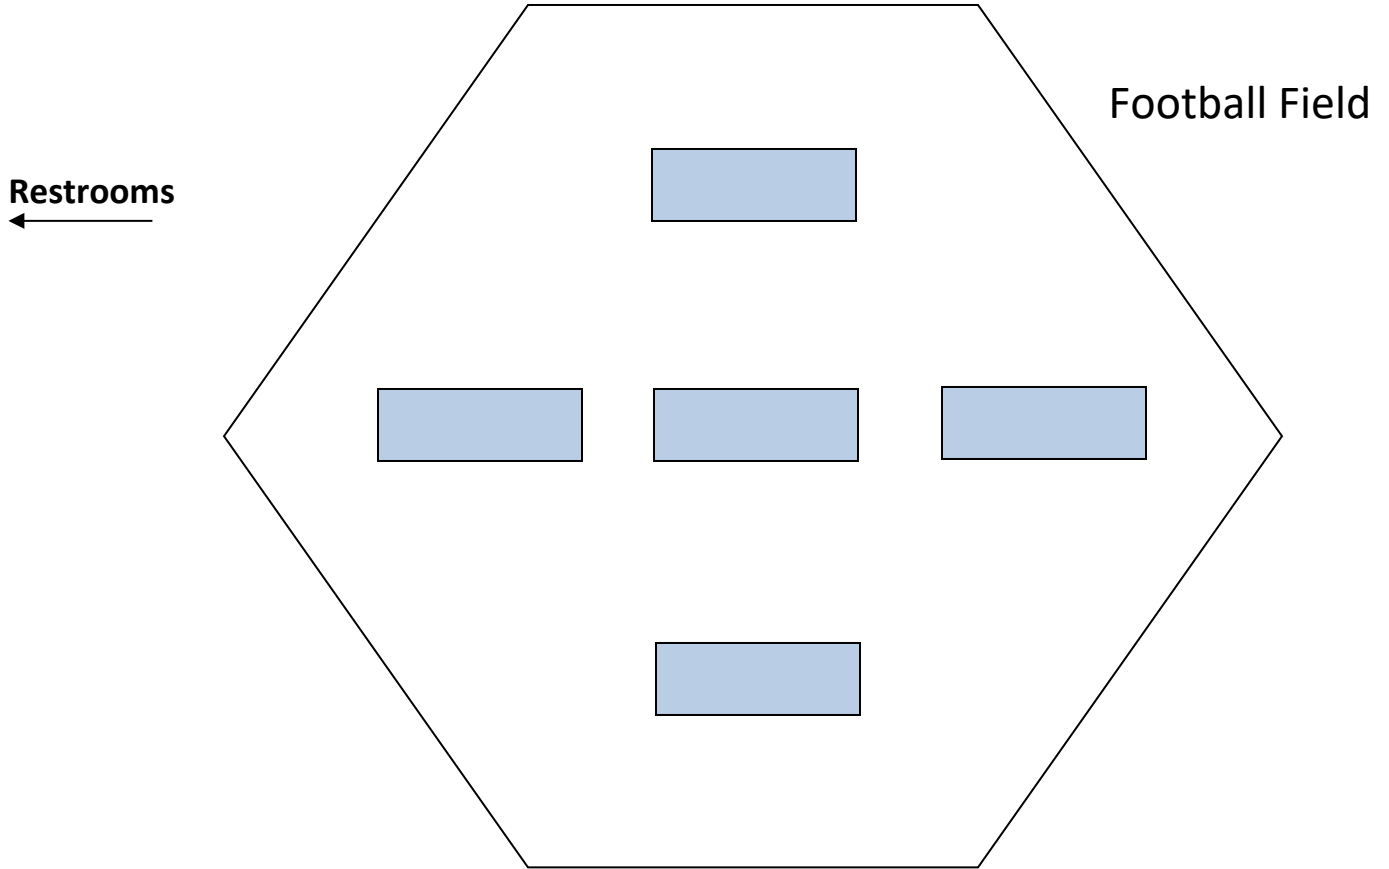

# Town Center Community Park East Football Picnic Shelter

550 Park Center Drive  
Santee, CA 92071

	<u>#Tables</u>	<u>#People</u>	<u>Resident</u>	<u>NR</u>
Medium	5 Tables	40	\$19/hr	\$23/hr

\*Picnic Shelters are reserved in 4-hour time blocks:  
8:30am-12:30pm  
1:00pm-5:00pm