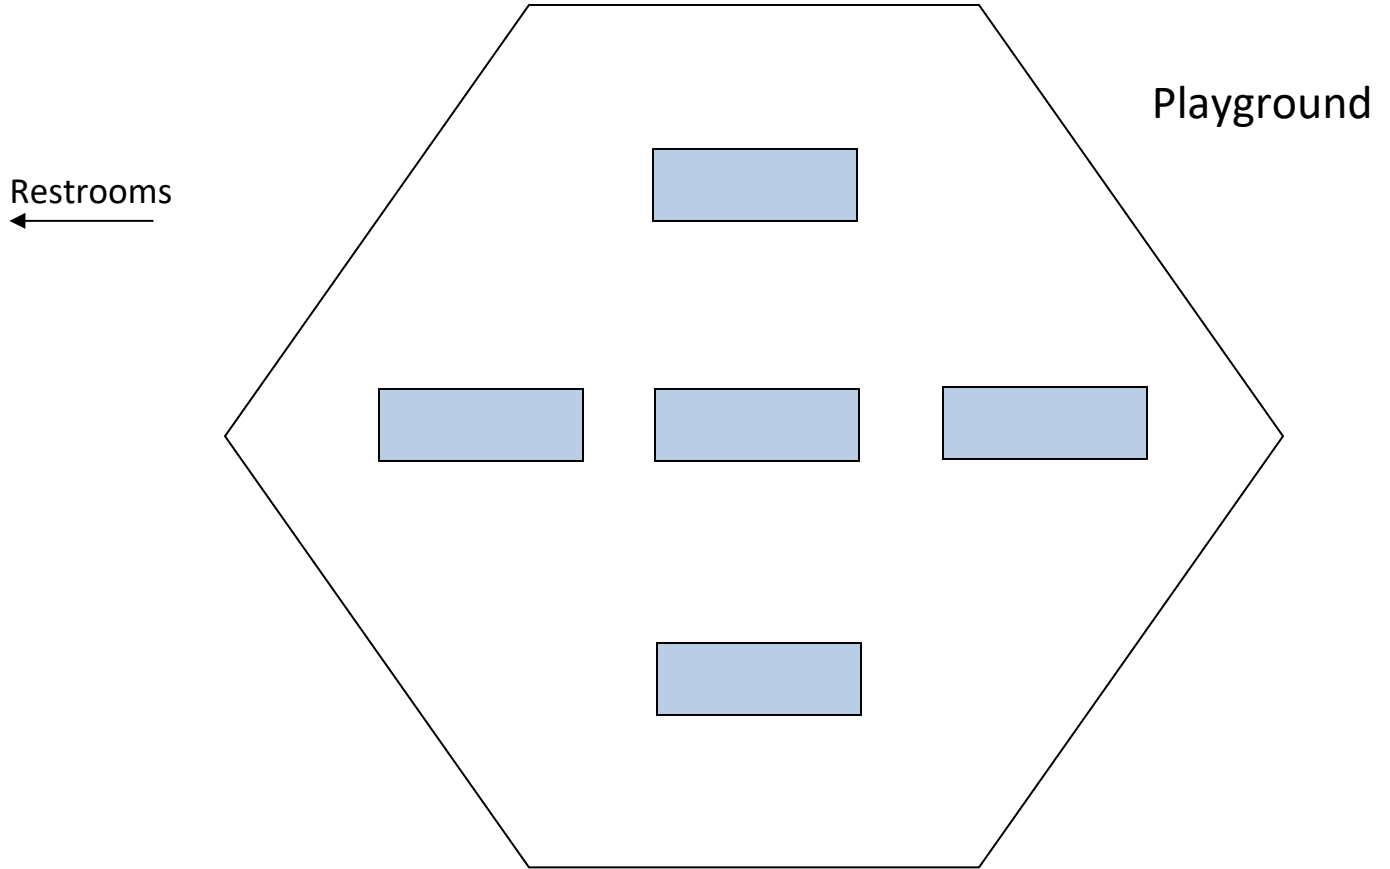

Town Center Community Park East Playground Picnic Shelter

550 Park Center Drive
Santee, CA 92071

	<u>#Tables</u>	<u>#People</u>	<u>Resident</u>	<u>NR</u>
Medium	5 Tables	40	\$19/hr	\$23/hr

*Picnic Shelters are reserved in 4-hour time blocks:
8:30am-12:30pm
1:00pm-5:00pm