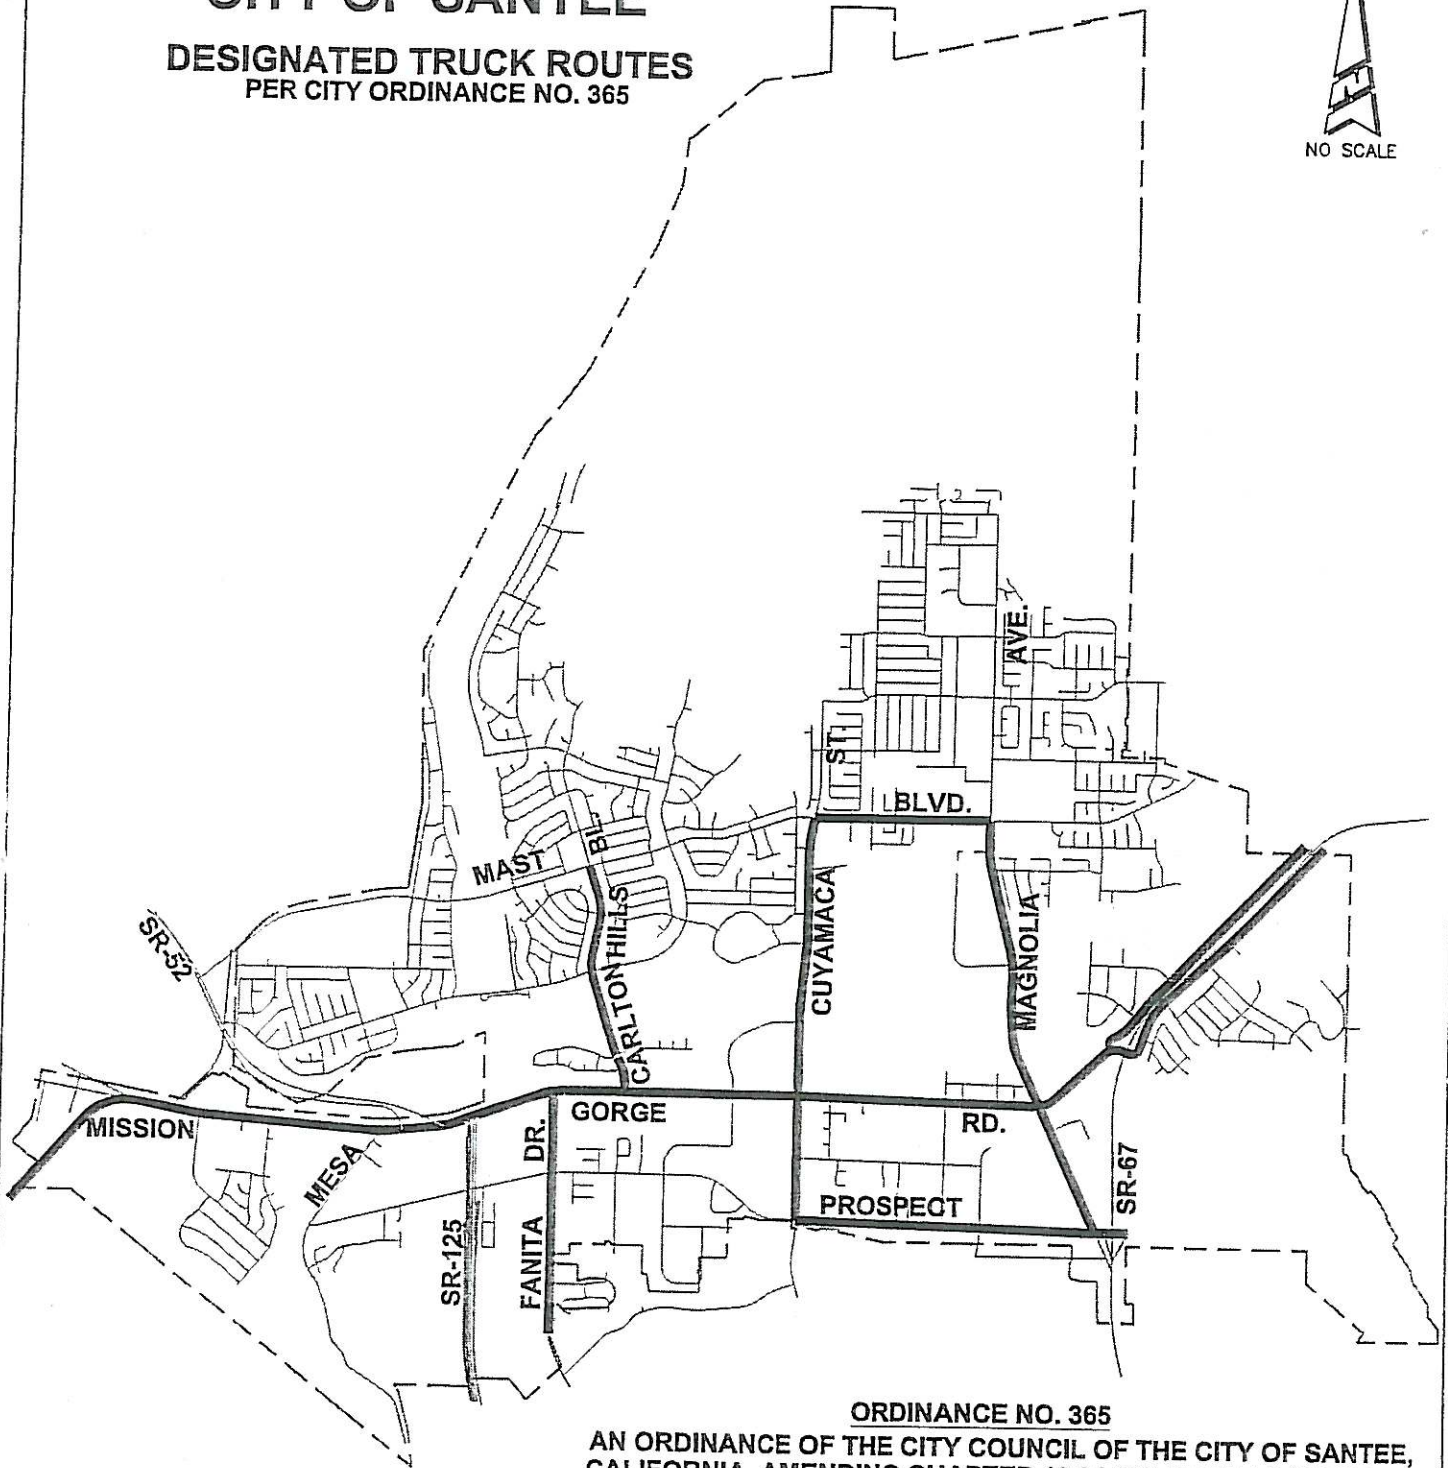

# CITY OF SANTEE

## DESIGNATED TRUCK ROUTES PER CITY ORDINANCE NO. 365

### LEGEND:

— - TRUCK ROUTE