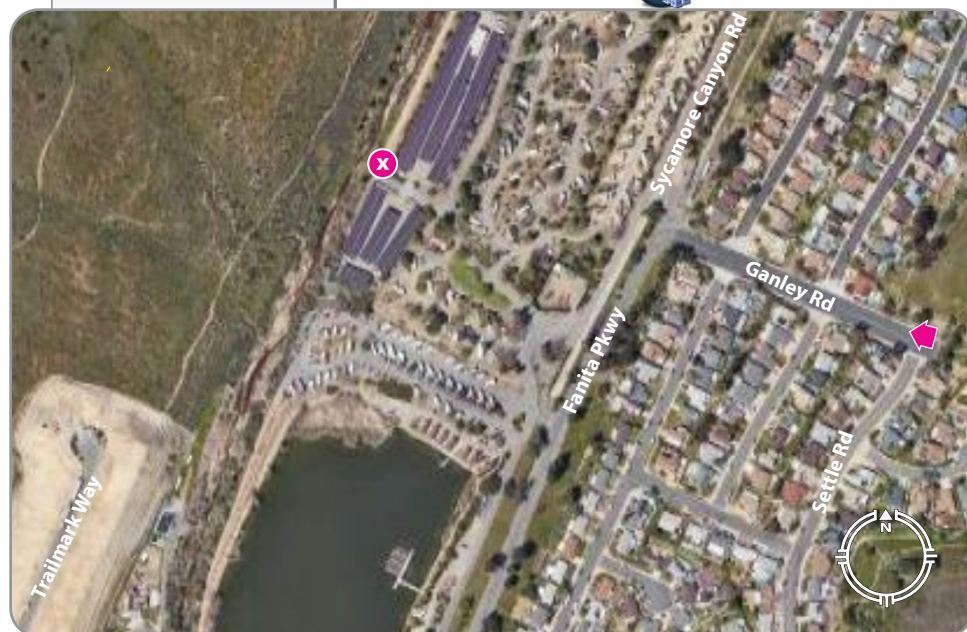

LOCATION

Microsoft® Virtual Earth™

View from the Southeast looking Northwest