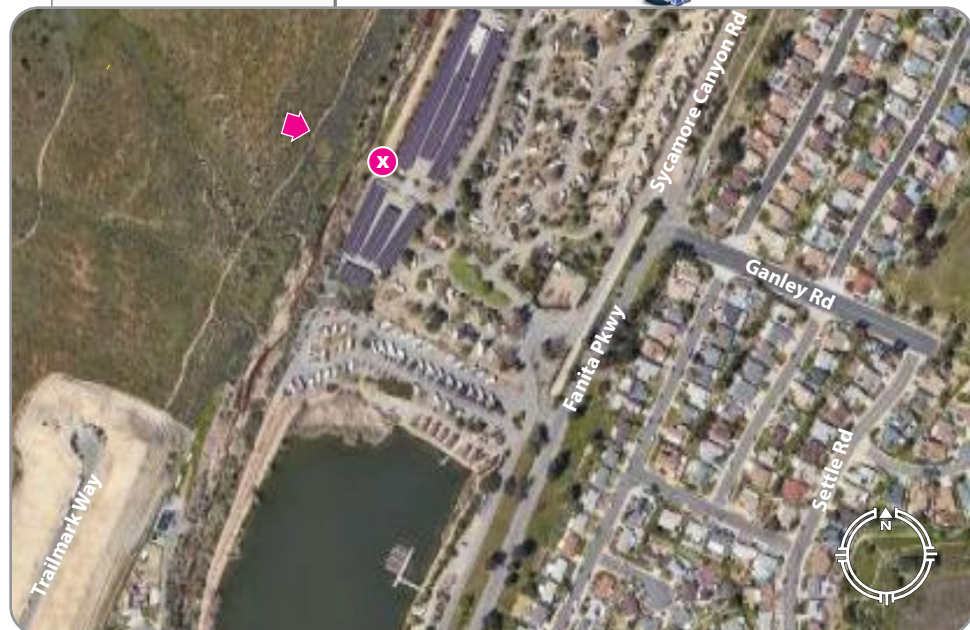

LOCATION

Microsoft® Virtual Earth™

View from the Southeast looking Northwest

EXISTING

PROPOSED

Completed October 19, 2022

Sycamore Canyon Road
Santee, CA 92071

VIEW 1

Completed October 19, 2022

Sycamore Canyon Road
Santee, CA 92071

VIEW 3

APPLICANT

Atlas Tower 1, LLC
3002 Bluff Street, Suite 300
Boulder, CO 80301

CONTACT

TSJ Consulting Inc.
Tom Johnson
27128 Paseo Espada #A-1521
San Juan Capistrano, Ca 92675
p 925.785.3727

LOCATION

Microsoft® Virtual Earth™

View from the Northwest looking Southeast

EXISTING

PROPOSED

Completed January 29, 2023

Sycamore Canyon Road
Santee, CA 92071

VIEW 4

View from the Southwest looking Northeast

EXISTING

PROPOSED

Completed January 29, 2023

Sycamore Canyon Road
Santee, CA 92071

VIEW 5

APPLICANT

Atlas Tower 1, LLC
3002 Bluff Street, Suite 300
Boulder, CO 80301