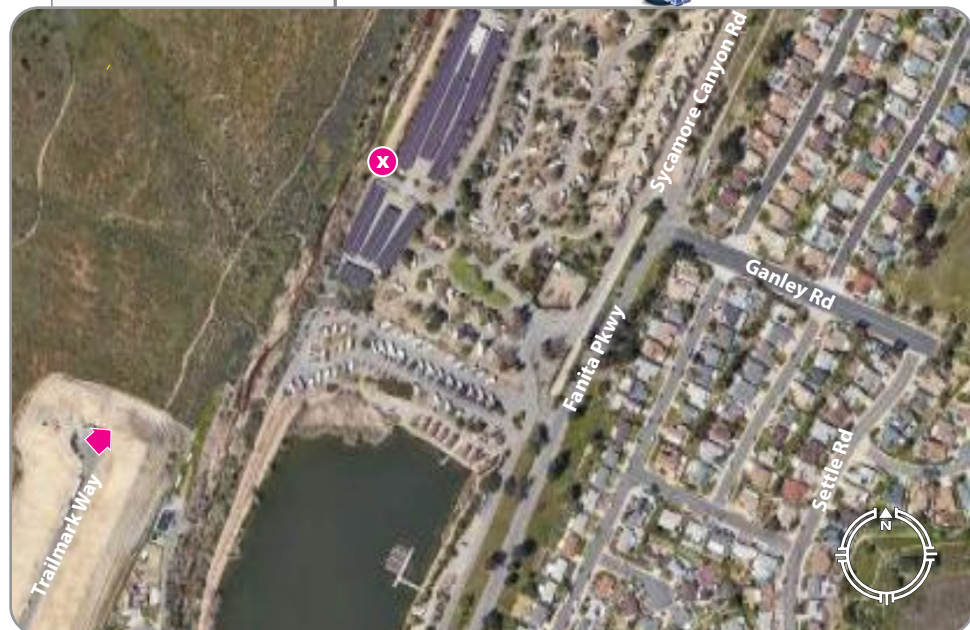

LOCATION

Microsoft® Virtual Earth™

View from the Northwest looking Southeast

EXISTING

PROPOSED

Completed January 29, 2023

Sycamore Canyon Road
Santee, CA 92071

VIEW 4

View from the Southwest looking Northeast

EXISTING

PROPOSED

Completed January 29, 2023

Sycamore Canyon Road
Santee, CA 92071

VIEW 5

APPLICANT

Atlas Tower 1, LLC
3002 Bluff Street, Suite 300
Boulder, CO 80301